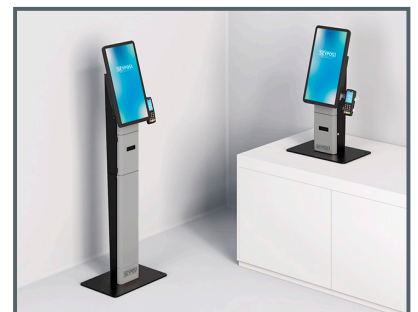

POS

Impresora TM-T20III (opcional)

Monitor P-CAP 21.6"

Versiones Desktop y Totem

## Especificaciones SEYPOS DK200 COUNTER STAND

Table Counter Mounting  
Monitor Touch Screen, 21.6" – PCAP Multitouch, (FLAT Panel)  
Res. Max: 1920 x 1080  
Brightness: 250 cd/ m<sup>2</sup>  
VESA 75/100 mounting  
Universal payment holder plate incl.  
Black / Silver Color  
Backlight LED  
Dimensions: 550W x 380D x 400H (mm)

## Especificaciones SEYPOS DK200 TOTEM

Floor Stand Version  
Monitor Touch Screen, 21.6" – PCAP Multitouch, (FLAT Panel)  
Res. Max: 1920 x 1080  
Brightness: 250 cd/ m<sup>2</sup>  
VESA 75/100 mounting  
Universal payment holder plate incl.  
Black / Silver Color  
Backlight LED  
Dimensions: 550W x 380D x 1340H (mm)

## Accesorios SEYPOS DK200 (not included)

Monitor Touch Screen, 27" – PCAP Multitouch, (FLAT Panel), Backlight LED, Res. Max: 1920 x 1080, Brightness: 250 cd/ m<sup>2</sup>.  
EPSON TM-T20 Black Tickets Printer  
SEYPOS FIX-CODE 20D USB Scanner  
No. 4 rollers for floor stand